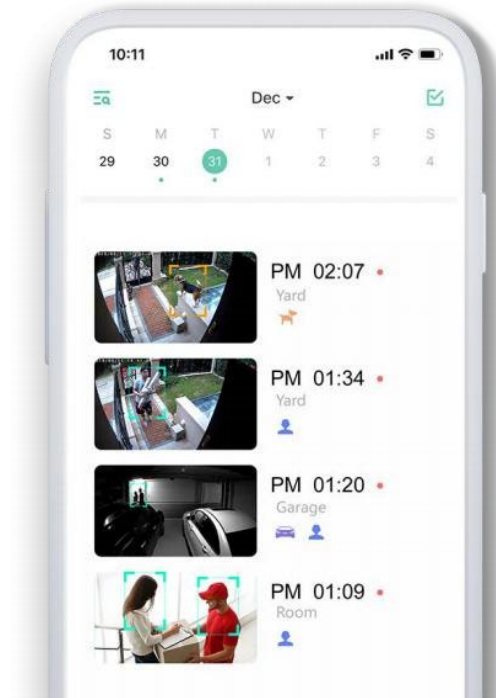

Battery cameras **3-DAY-EVENT/500MB FREE** rolling cloud storage for 2 years.

Up to **60 DAYS** of paid cloud storage.

Covering **140+ COUNTRIES AND REGIONS** around the world.

Monitor important events for users Alerts delivered right to phones

Person detected
Person passing by
person wandering

Package delivered
Package
picked up
Package stranded

Pet detected
Pet passing by
Pet wandering

Vehicle approachin
g
Vehicle leaving
Vehicle parked

Marked vehicles
Unmarked
vehicles

Subscription-based Cloud Services – Activity Zone

Activity Zone

- Users can set Activity Zones, customizing the shape, size and position of the areas as needed. Only motions in the areas will be pushed as notifications.
- It automatically filters redundant information to reduce unnecessary interference.
- Up to 3 Activity Zones for one camera.