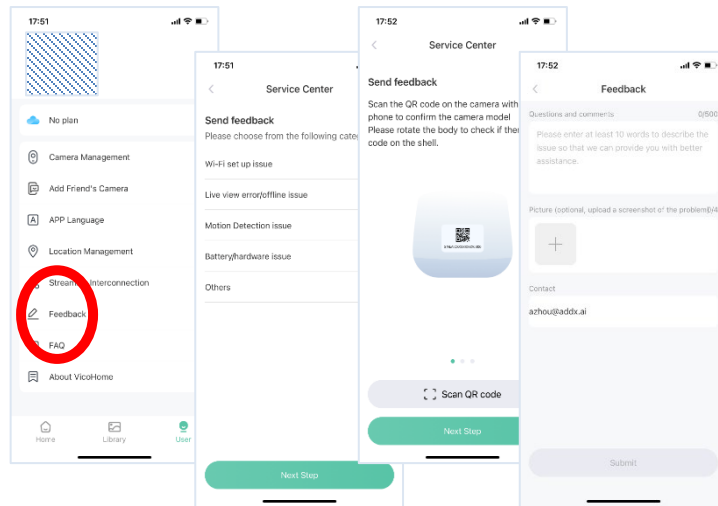

Flexible App Options

❑ Alternative public app, custom apps and app SDKs

Choose the solution that meets your own needs.

❑ Supports multiple languages

Already supports Chinese, English, Japanese, German, Russian, French, Italian, Spanish, Finnish, Hebrew, Arabic and Vietnamese.

❑ Direct user feedback in the app to help customer service

Users can report the problem they have met in the app and get replies there directly from the GYRATION Support Team, so as to save your worries.