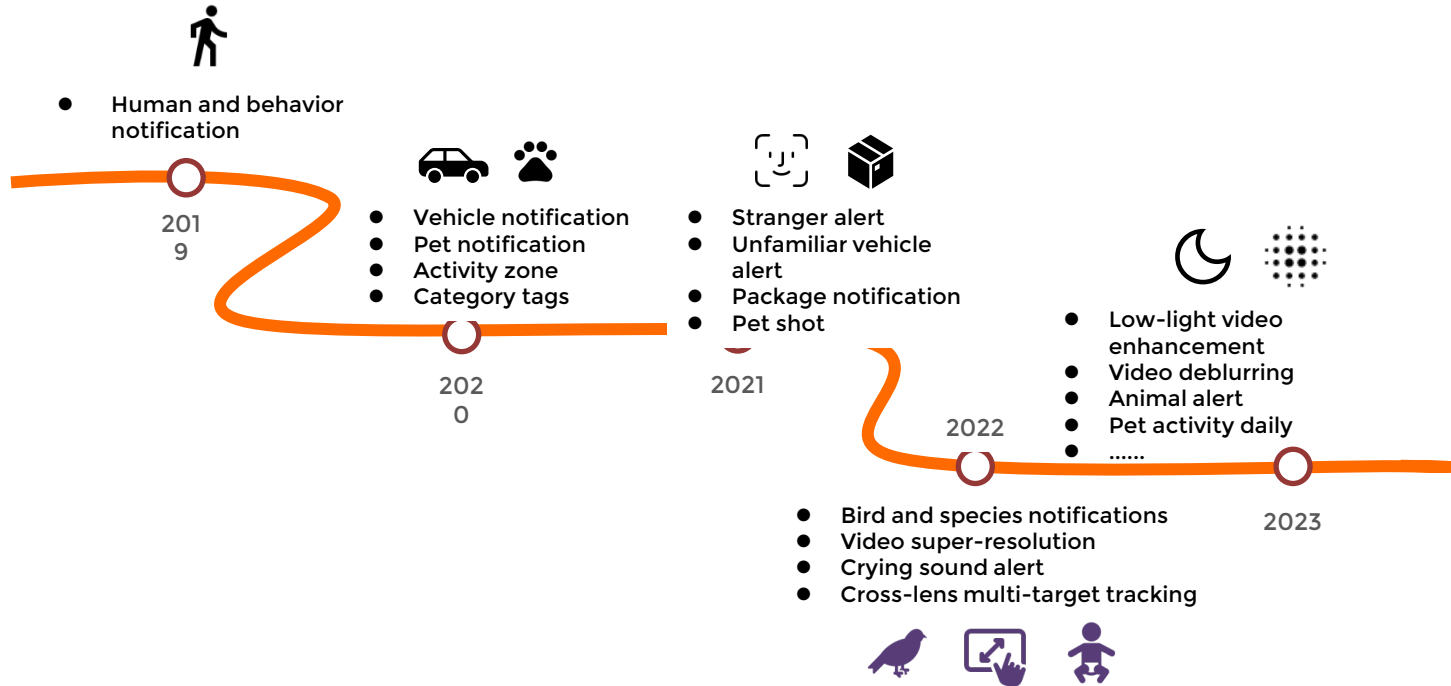

Package & Activity
Detection

Person Detection & AI
Behavior Analysis

Pet Detection & AI
Behavior Analysis

Vehicle Detection AI
Behavior Analysis

Easy
Installation

AI Motion
Detection

Built-In Mic/
Speaker

Edge Storage

Waterpro
of

Cloud Stream
&Storage

Works with Alexa and Google Assistant*

- ✓ Supports connecting with Alexa and Google Assistant.
- ✓ Assists partners' brand to pass official certifications.

* Google Assistant compatibility is under development and will come soon

Smart Notification

Set targeted category in the app, then the cloud AI system will only push notifications when the targets are detected. No more redundant pushes

AI Algorithms Product Roadmap

GYRATION AI Functions Compared with Arlo/Ring/Nest