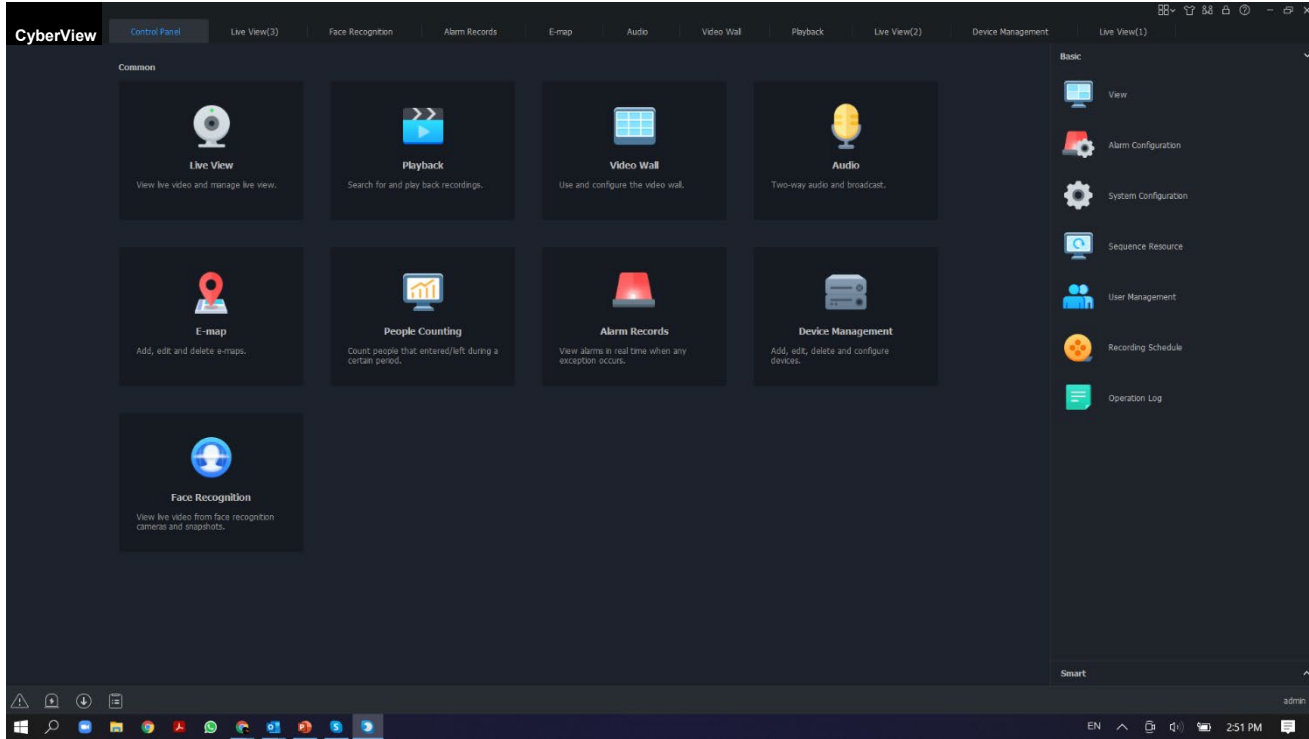

4 MP Outdoor Intelligent Varifocal Bullet Camera

CYBERVIEW 411D-TAA

4 MP Outdoor Intelligent Varifocal Dome Camera

CYBERVIEW 411T-TAA

4 MP Outdoor Intelligent Varifocal Turret Camera

CYBERVIEW N4-TAA
4-CHANNEL NETWORK VIDEO
RECORDER WITH PoE

CYBERVIEW N16-TAA
16-CHANNEL NETWORK
VIDEO RECORDER WITH PoE

CYBERVIEW N8-TAA
8-CHANNEL NETWORK VIDEO
RECORDER WITH PoE

CYBERVIEW N32-TAA
32-CHANNEL NETWORK
VIDEO RECORDER WITH PoE

Smart Home Solution

Cyberview 2000

2MP Indoor Smart WiFi Pan/Tilt Camera

KEY FEATURES

- HD 1080P IP Camera
- Supports Motion detection
- Supports two-way audio
- Supports micro SD card (max 128 GB) storage
- Supports Android /iOS system mobile devices for remote real-time monitoring
- Supports Google Home & Amazon Alexa
- Remote Pan & Tilt