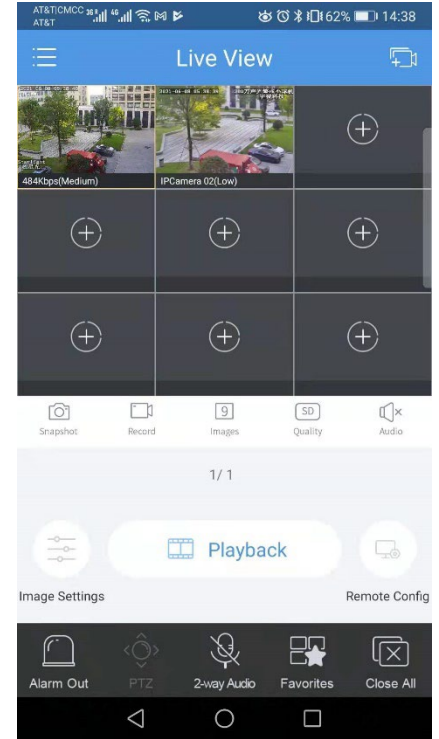

4 MP Outdoor Intelligent Varifocal Bullet Camera

CYBERVIEW 411D-TAA

4 MP Outdoor Intelligent Varifocal Dome Camera

CYBERVIEW 411T-TAA

4 MP Outdoor Intelligent Varifocal Turret Camera

CYBERVIEW N4-TAA
4-CHANNEL NETWORK VIDEO
RECORDER WITH PoE

CYBERVIEW N16-TAA
16-CHANNEL NETWORK
VIDEO RECORDER WITH PoE

CYBERVIEW N8-TAA
8-CHANNEL NETWORK VIDEO
RECORDER WITH PoE

CYBERVIEW N32-TAA
32-CHANNEL NETWORK
VIDEO RECORDER WITH PoE

Smart Home Solution

Cyberview 2000

2MP Indoor Smart WiFi Pan/Tilt Camera

KEY FEATURES

- HD 1080P IP Camera
- Supports Motion detection
- Supports two-way audio
- Supports micro SD card (max 128 GB) storage
- Supports Android /iOS system mobile devices for remote real-time monitoring
- Supports Google Home & Amazon Alexa
- Remote Pan & Tilt

Cloud Stream & Storage

Cyberview 2010

2MP Indoor/Outdoor Smart WiFi Wireless Camera

KEY FEATURES

- HD 1080P IP Camera
- Supports Motion detection
- Supports two-way audio
- Supports micro SD card (max 128 GB) storage
- Supports Android /iOS system mobile devices for remote real-time monitoring
- Supports Google Home & Amazon Alexa
- Battery Capacity 5200mAh