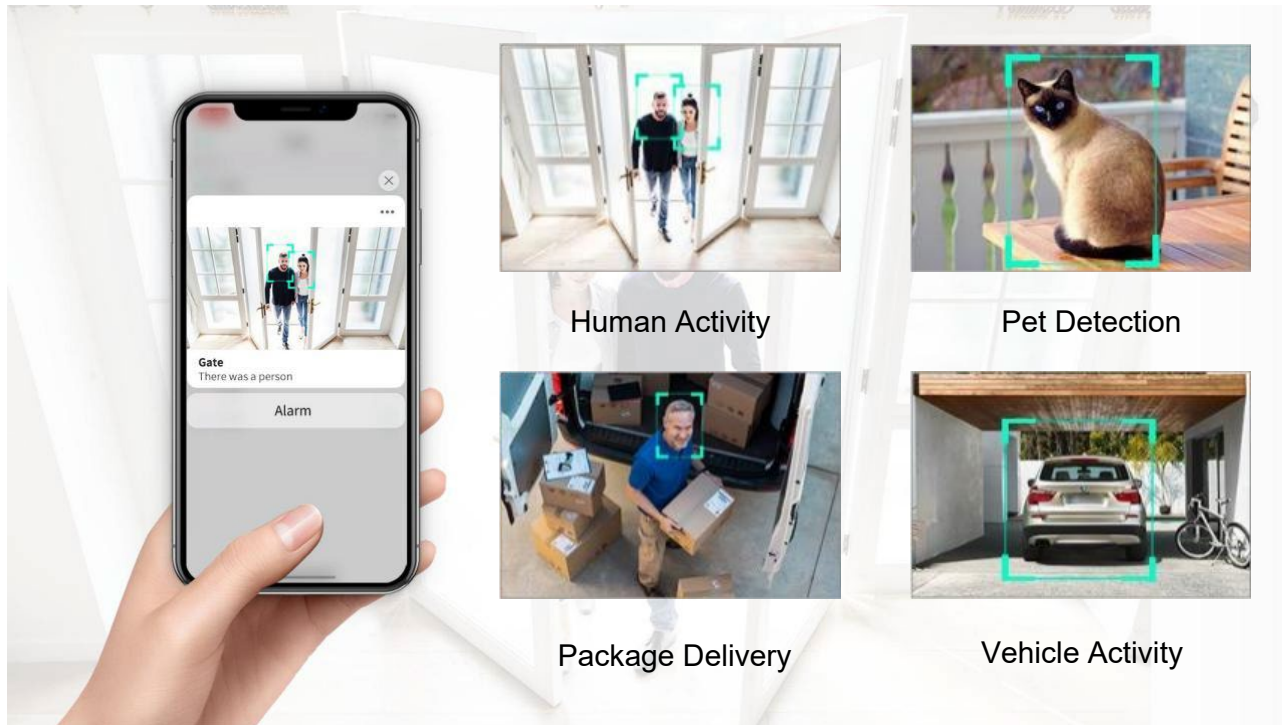

Edge Storage

Waterpro
of

Cloud Stream
&Storage

Cyberview 3000

3MP Smart WiFi Wireless Doorbell

KEY FEATURES

- 2048*1536 Doorbell
- Supports Motion detection
- Supports two-way audio
- Supports micro SD card (max 128 GB) storage
- Supports Android /iOS system mobile devices for remote real-time monitoring
- Supports Google Home & Amazon Alexa
- Battery Capacity 5200mAh

Package & Activity
Detection

Person Detection & AI
Behavior Analysis

Pet Detection & AI
Behavior Analysis

Vehicle Detection AI
Behavior Analysis

Easy
Installation

AI Motion
Detection

Built-In Mic/
Speaker

Edge Storage

Waterpro
of

Cloud Stream
&Storage

Works with Alexa and Google Assistant*

- ✓ Supports connecting with Alexa and Google Assistant.
- ✓ Assists partners' brand to pass official certifications.

* Google Assistant compatibility is under development and will come soon

Smart Notification

Set targeted category in the app, then the cloud AI system will only push notifications when the targets are detected. No more redundant pushes

AI Algorithms Product Roadmap

GYRATION AI Functions Compared with Arlo/Ring/Nest