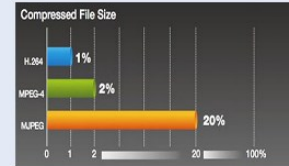

H.264 VS MPEG-4 VS MJPEG
Data Compression