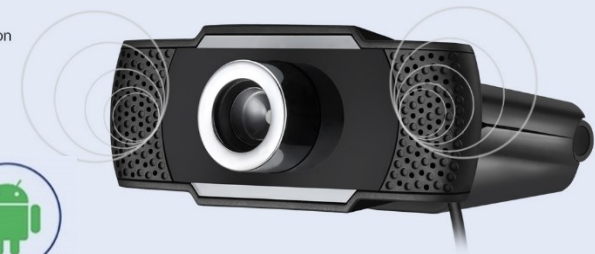

Cybertrack H4-TAA
1080P HD Webcam with built-in Microphone

Advanced DSP Sensor Lens

Video Conferencing

Compatible with popular web conferencing applications like Zoom, Skype, Webex, Goto Meeting and much more. Whether you are chatting with loved ones or doing business on a video call. With all these great features, you can easily record and transmit your videos to everyone!

2.1 Megapixel CMOS Sensor with Maximum resolution

Works With Most Of Business Video Conferencing Applications

Built-In Microphone

The built-in microphone provides you with remarkable clarity, to ensure every conversation is heard without the hassle of a headset.

CyberTrack H5-TAA 1080P H.264 Auto Focus HD Webcam with built-in Microphone

Advanced DSP Sensor Lens

H.264 Advanced Video Compression

The H.264 standard compresses a digital video file so that it only uses half the space of MPEG, to deliver the same quality video. You can enjoy stunning HD video without sacrificing speed or performance.

Tripod Mount

The webcam comes with a tripod mount, convenient for you to place the computer camera.

Works With Most Of Business Video Conferencing Applications

CyberTrack 6S-TAA

4K Ultra HD USB Webcam with Manual Focus and Built-In Dual Microphone