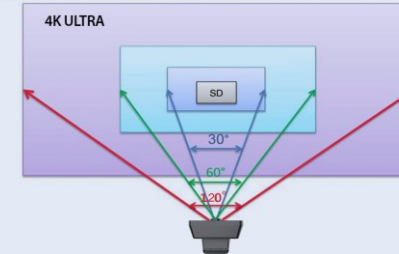

Tripod Mount

The webcam comes with a tripod mount, convenient for you to place the computer camera.

Works With Most Of Business Video Conferencing Applications

CyberTrack 6S-TAA

4K Ultra HD USB Webcam with Manual Focus and Built-In Dual Microphone

4K Ultra HD Video

The CyberTrack 6S lets your audience feel like they are in the room with you with 4K True Color High Definition video processing.

120-Degree Angle Field of View

A wide-angle 120-degree field of view enables everyone in the room to be seen. Designed for boardroom meetings, telecommuting, or multi-person chats.