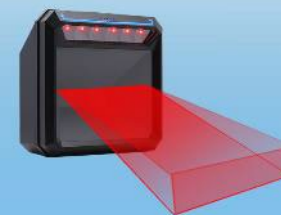

### 2D Scanning Engine

Easily and instantly read 2-dimensional barcode symbolologies such as the most common QR Code, PDF 417, and Data Matrix. It can also read a majority of 1D barcodes.

2D Barcodes:

QR Code

### Long Scanning Range

The 2D CMOS decoding engine is able to scan barcodes up to 12 inches scan depth.