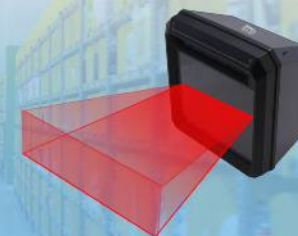

Superior Scanning Performance

Equipped with its CMOS sensor the device has a motion tolerance of 24 inches per second, offering fast and accurate scanning results.