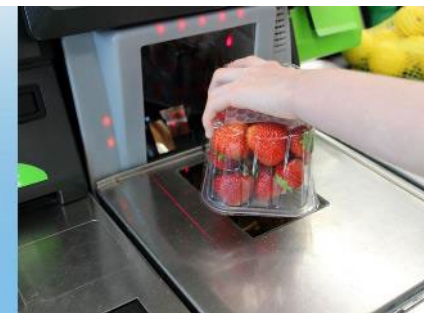

### Hands Free Auto Scanning

Designed primarily for P.O.S retail environments, the Nuscan 4500T allows for continuously and rapidly scanning of various barcoded items without omissions or errors on first-pass reads.