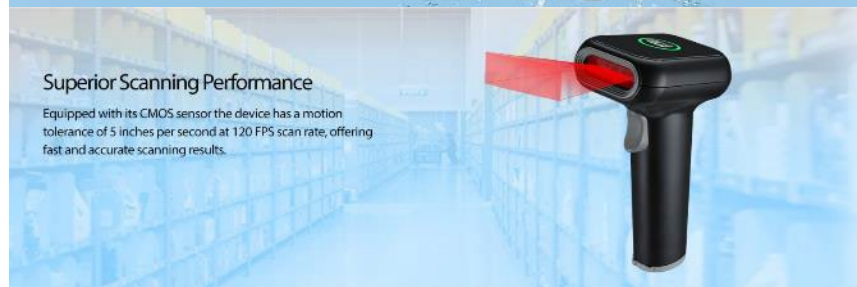

Superior Scanning Performance

Equipped with its CMOS sensor the device has a motion tolerance of 5 inches per second at 120 FPS scan rate, offering fast and accurate scanning results.